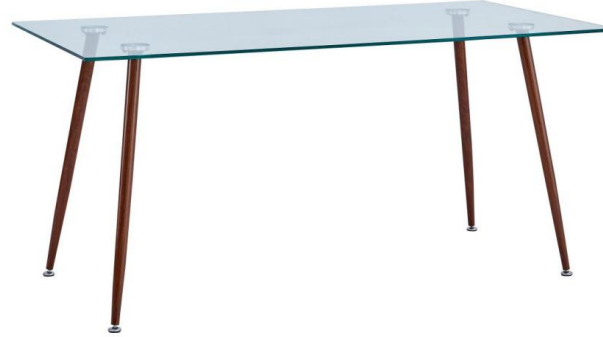

Dining Table: DT-011
Size: $\phi 137 * H76$ cm
Packing: 1PC/2CTNS
CBM:0.28M³