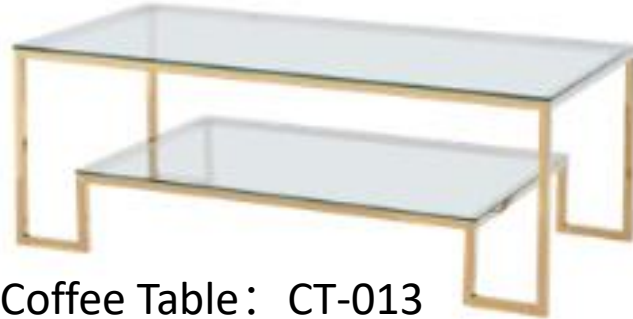

Coffee Table: CT-013
Size: 120*60*45 cm
Packing: 1PC/CTN
CBM:0.414M³