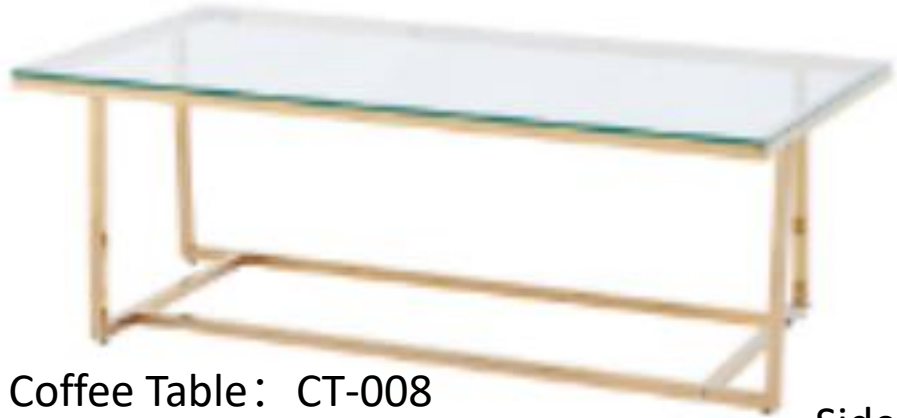

Side Table: ST-008
Size: 55*55*55 cm
Packing: 1PC/CTN
CBM:0.063M³

Coffee Table: CT-008
Size: 120*60*42 cm
Packing: 1PC/CTN
CBM:0.141M³